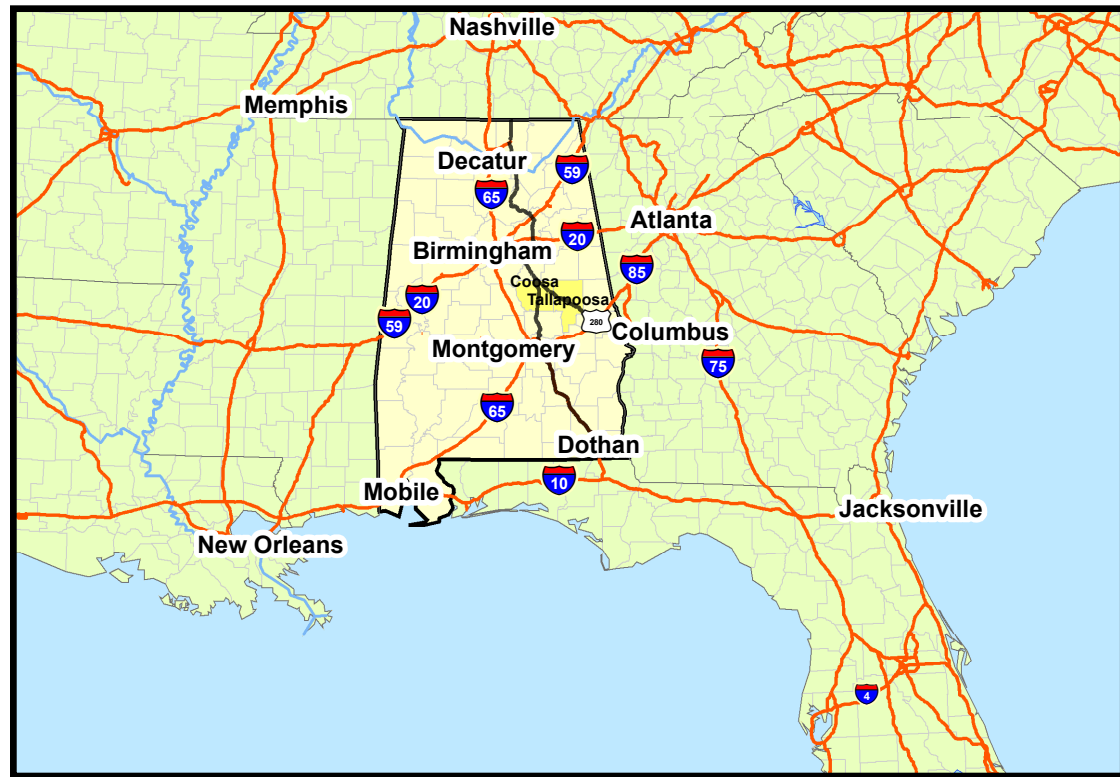

## Transportation Network

Alexander City, Alabama to:	Miles
Atlanta	147
Huntsville	172
Memphis	308
Montgomery	54
New Orleans	352
Birmingham	73
Jacksonville	361
Mobile	225
Nashville	266
Savannah	319